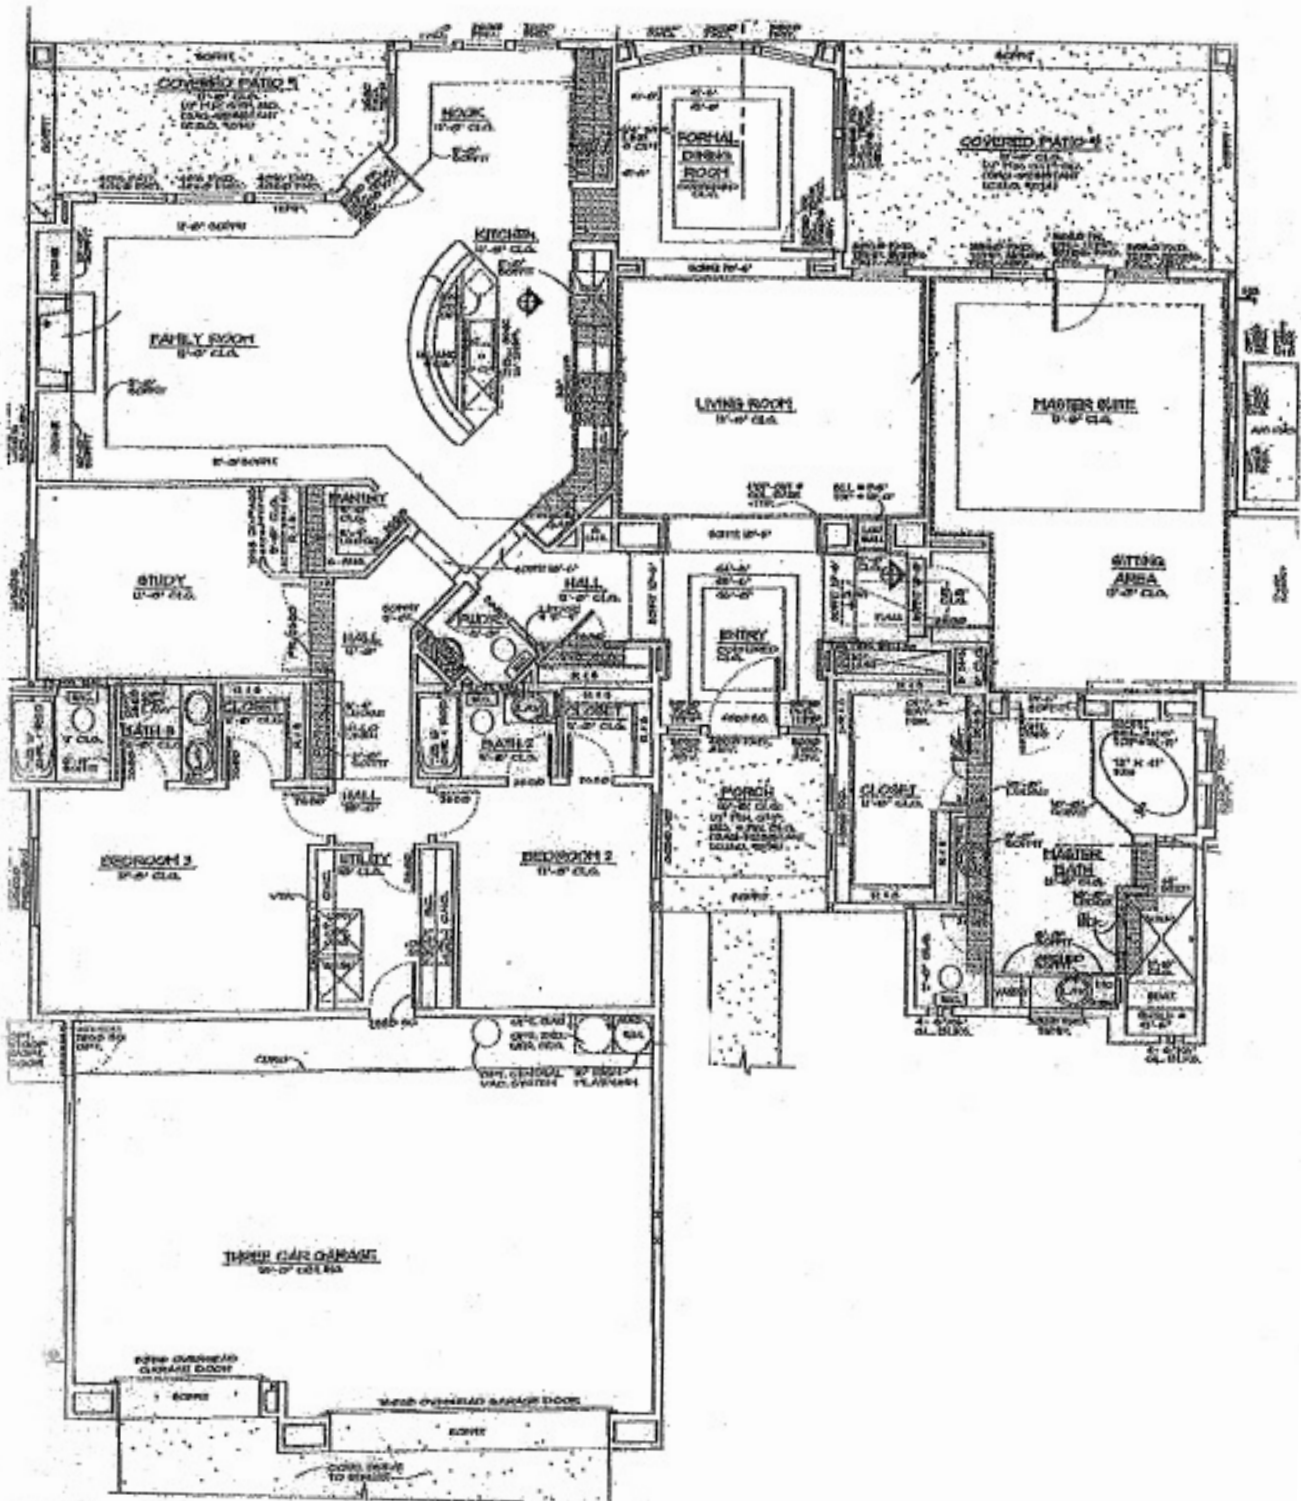

# Canterbury

Elevation 2975 A

Elevation 2975 B

Elevation 2975 C

# Canterbury

3249 Square Feet

3 Bedroom, 3½ Bath, plus Den, 3 Car Garage

(Optional 4th Bedroom, Secondary Master Suite or Media Room)