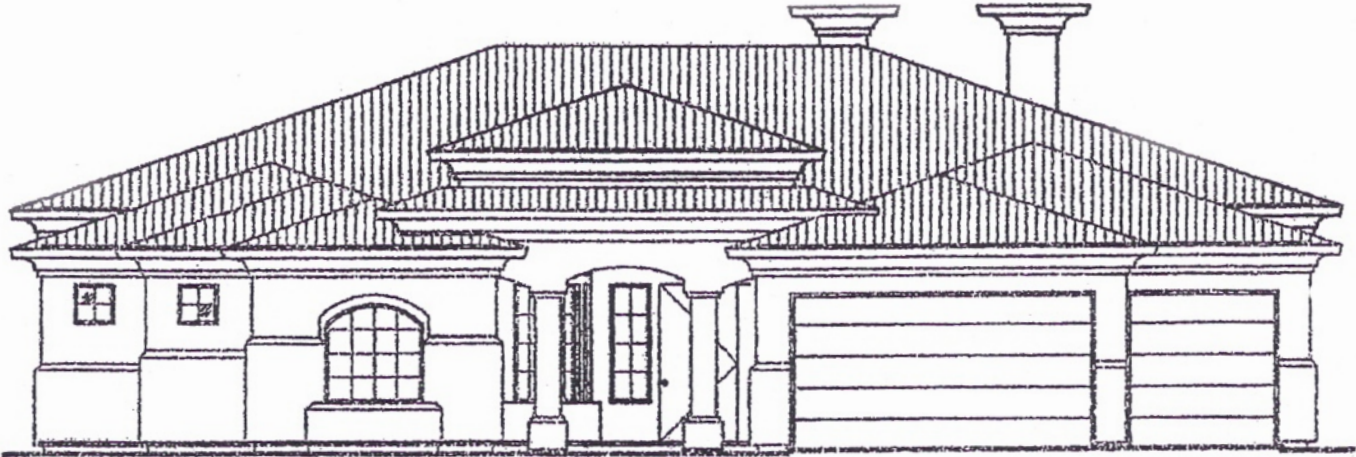

Seminole

Elevation 2965 A

Elevation 2965 B

Elevation 2965 C

Seminole

2965 Square Feet

3 Bedroom, 2½ Bath Plus Den, 3 Car Garage
(Optional 4th Bedroom or 5th Bedroom)